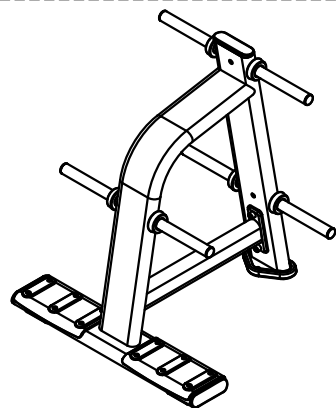

Exploded

E7054 Vertical Plate tree

please note :parts didn't demolitionde part and fast eners not listde on the introduction

A18	Cushion roller pumper	6
A13	Outer hex screw M12*35	3
A5	Screw cap	9
A4	Drum gasket	9
A3	Spring washer	9
A2	Outer hex screw M12*35	4
A1	Outer hex screw M12*65	2
04	Barbell set	3
03	Connector	1
02	Supporting frame	1
01	Main frame	1
Number	Name	Quantity