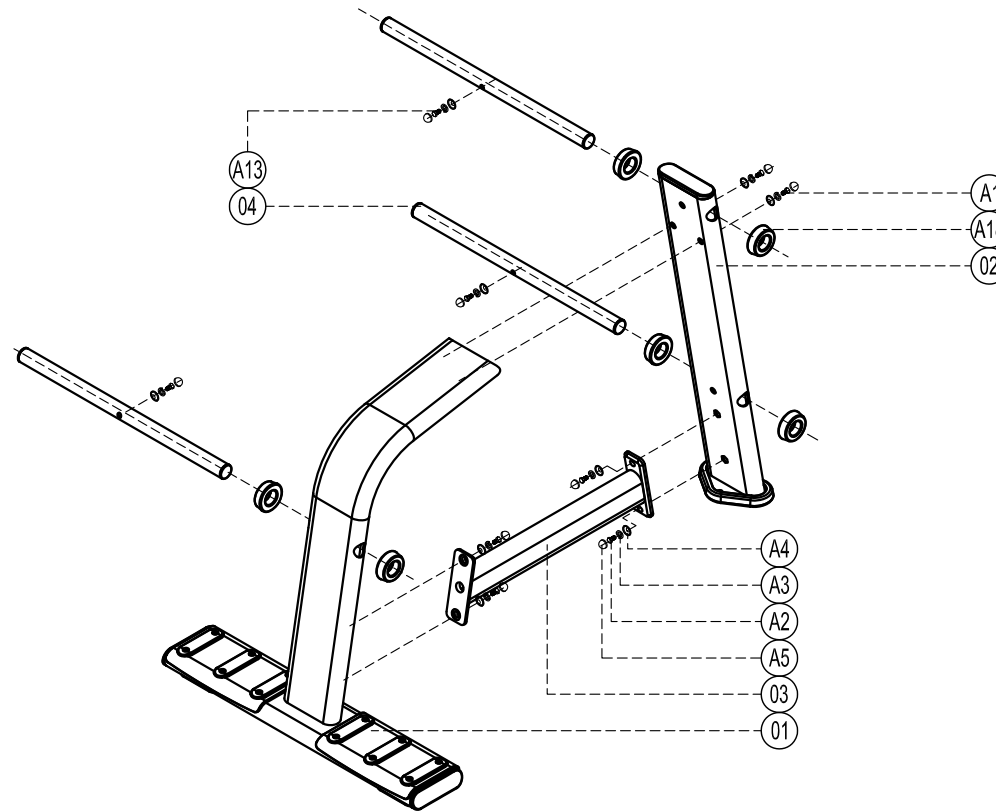

Exploded

E7054 Vertical Plate tree

please note :parts didn't demolitionde part and fast eners not listde on the introduction

A18	Cushion roller pumper	6
A13	Outer hex screw M12*35	3
A5	Screw cap	9
A4	Drum gasket	9
A3	Spring washer	9
A2	Outer hex screw M12*35	4
A1	Outer hex screw M12*65	2
04	Barbell set	3
03	Connector	1
02	Supporting frame	1
01	Main frame	1
Number	Name	Quantity