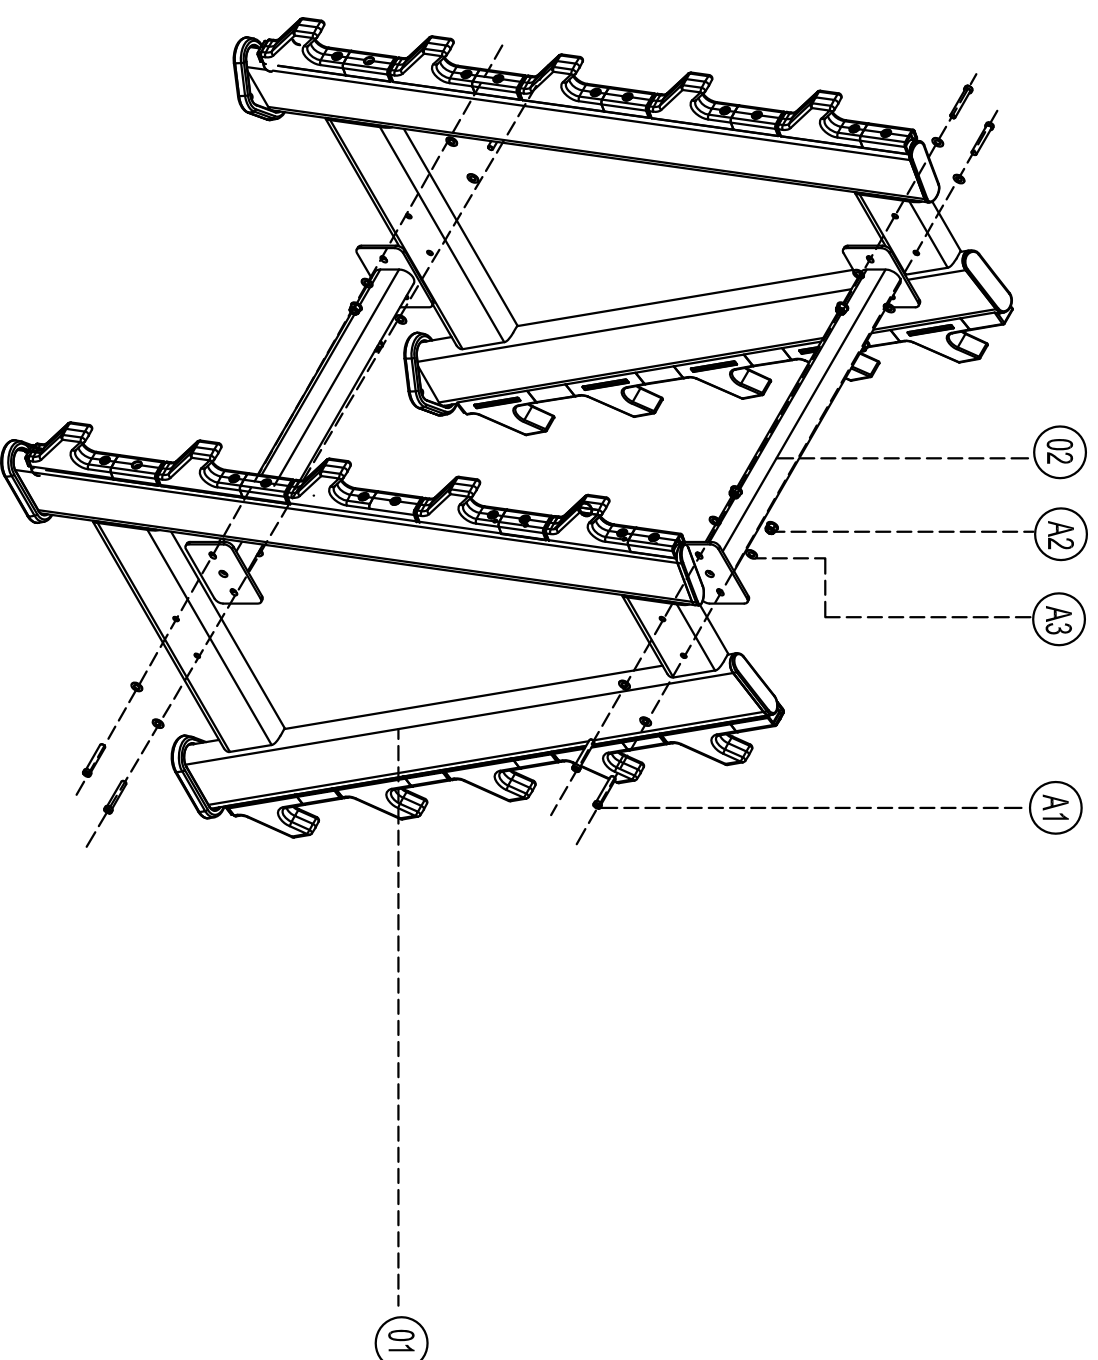

# Exploded

E7055 Barbell Rack

please note :parts didn't demolition part and fasteners not listed on the introduction

serial number	name	quantity
A3	Flat washer Φ10	16
A2	Self-locking Nuts M10	8
A1	Cylindrical head screws M10*60	8
02	Connector	2
01	Side upright frame	2