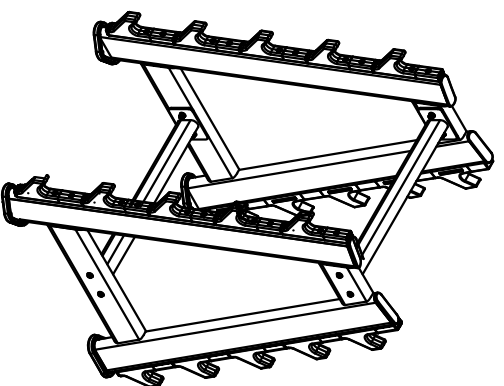

# Exploded

E7055 Barbell Rack

please note :parts didn't demolition part and fasteners not listed on the introduction

serial number	name	quantity
A3	Flat washer Φ10	16
A2	Self-locking Nuts M10	8
A1	Cylindrical head screws M10*60	8
02	Connector	2
01	Side upright frame	2